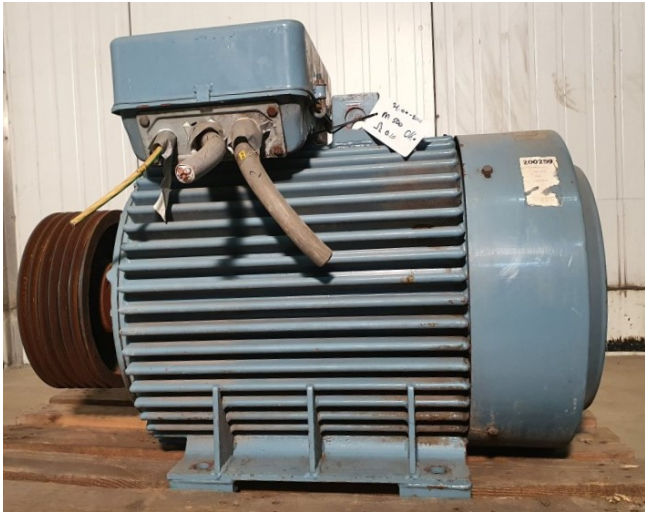

ABB MBV 280S

Specifications

Brand	ABB
Type	MBV 280S
kW	75
RPM	1480
Size & Weight	1200x800x800 mm (LxHxW) 410kg
50 Hz / 60 Hz	50Hz

Description

Used ABB MBV 280S

Used electro motor build by ABB Motors type MBV 280S with 75kW and 1480RPM at 50Hz.

ABB Motors			
Motor	MBV 2805	IEC 34-1 (1983)	
3 ~	50 Hz	No.	7472790
75.0	kW	1480	r/min
Cl.	F	cos φ 0.85	
Prim.	660 V	Prim.	380 V
Y	82.0 A	Δ	145.0 A
Sec.	V	A	
Cat. no.	MK271 013-AB	IP	55 410 kg