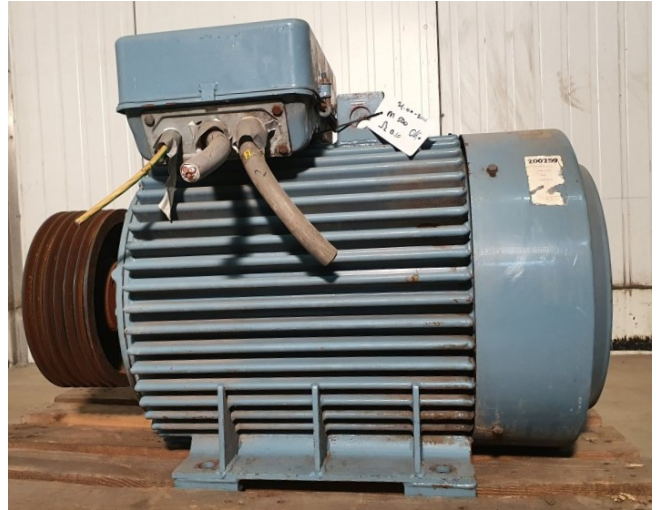

ABB MBV 280S

Specifications

Brand	ABB
Type	MBV 280S
kW	75
RPM	1480
Size & Weight	1200x800x800 mm (LxHxW) 410kg
50 Hz / 60 Hz	50Hz

Description

Used ABB MBV 280S

Used electro motor build by ABB Motors type MBV 280S with 75kW and 1480RPM at 50Hz.

ABB Motors			
Motor	MBV 2805	IEC 34-1 (1983)	
3 ~	50 Hz	No.	7472790
75.0	kW	1480	r/min
Cl.	F	cos φ 0.85	
Prim.	660 V	Prim.	380 V
Y	82.0 A	Δ	145.0 A
Sec.	V	A	
Cat. no.	MK271 013-AB	IP	55 410 kg