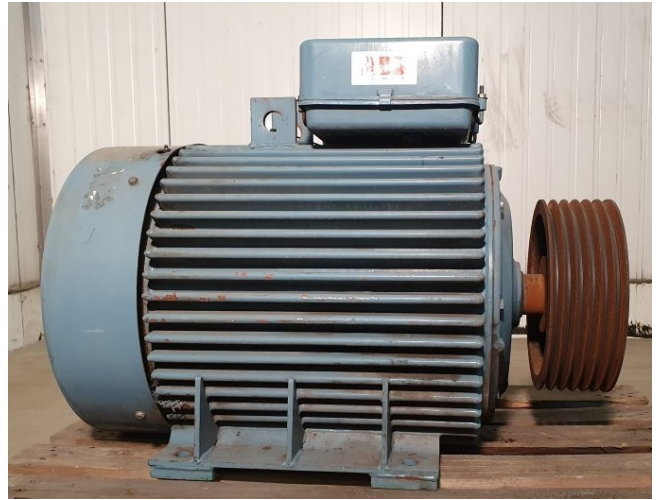

ABB MBV 280S

Specifications

Brand	ABB
Type	MBV 280S
kW	75
RPM	1480
Size & Weight	1200x800x800 mm (LxHxW) 410kg
50 Hz / 60 Hz	50Hz

Description

Used ABB MBV 280S

Used electro motor build by ABB Motors type MBV 280S with 75kW and 1480RPM at 50Hz.

ABB Motors			
Motor	MBV 2805	IEC 34-1 (1983)	
3 ~	50 Hz	No.	7472790
75.0	kW	1480	r/min
Cl.	F	cos φ 0.85	
Prim.	660 V	Prim.	380 V
Y	82.0 A	Δ	145.0 A
Sec.	V	A	
Cat. no.	MK271 013-AB	IP	55 410 kg